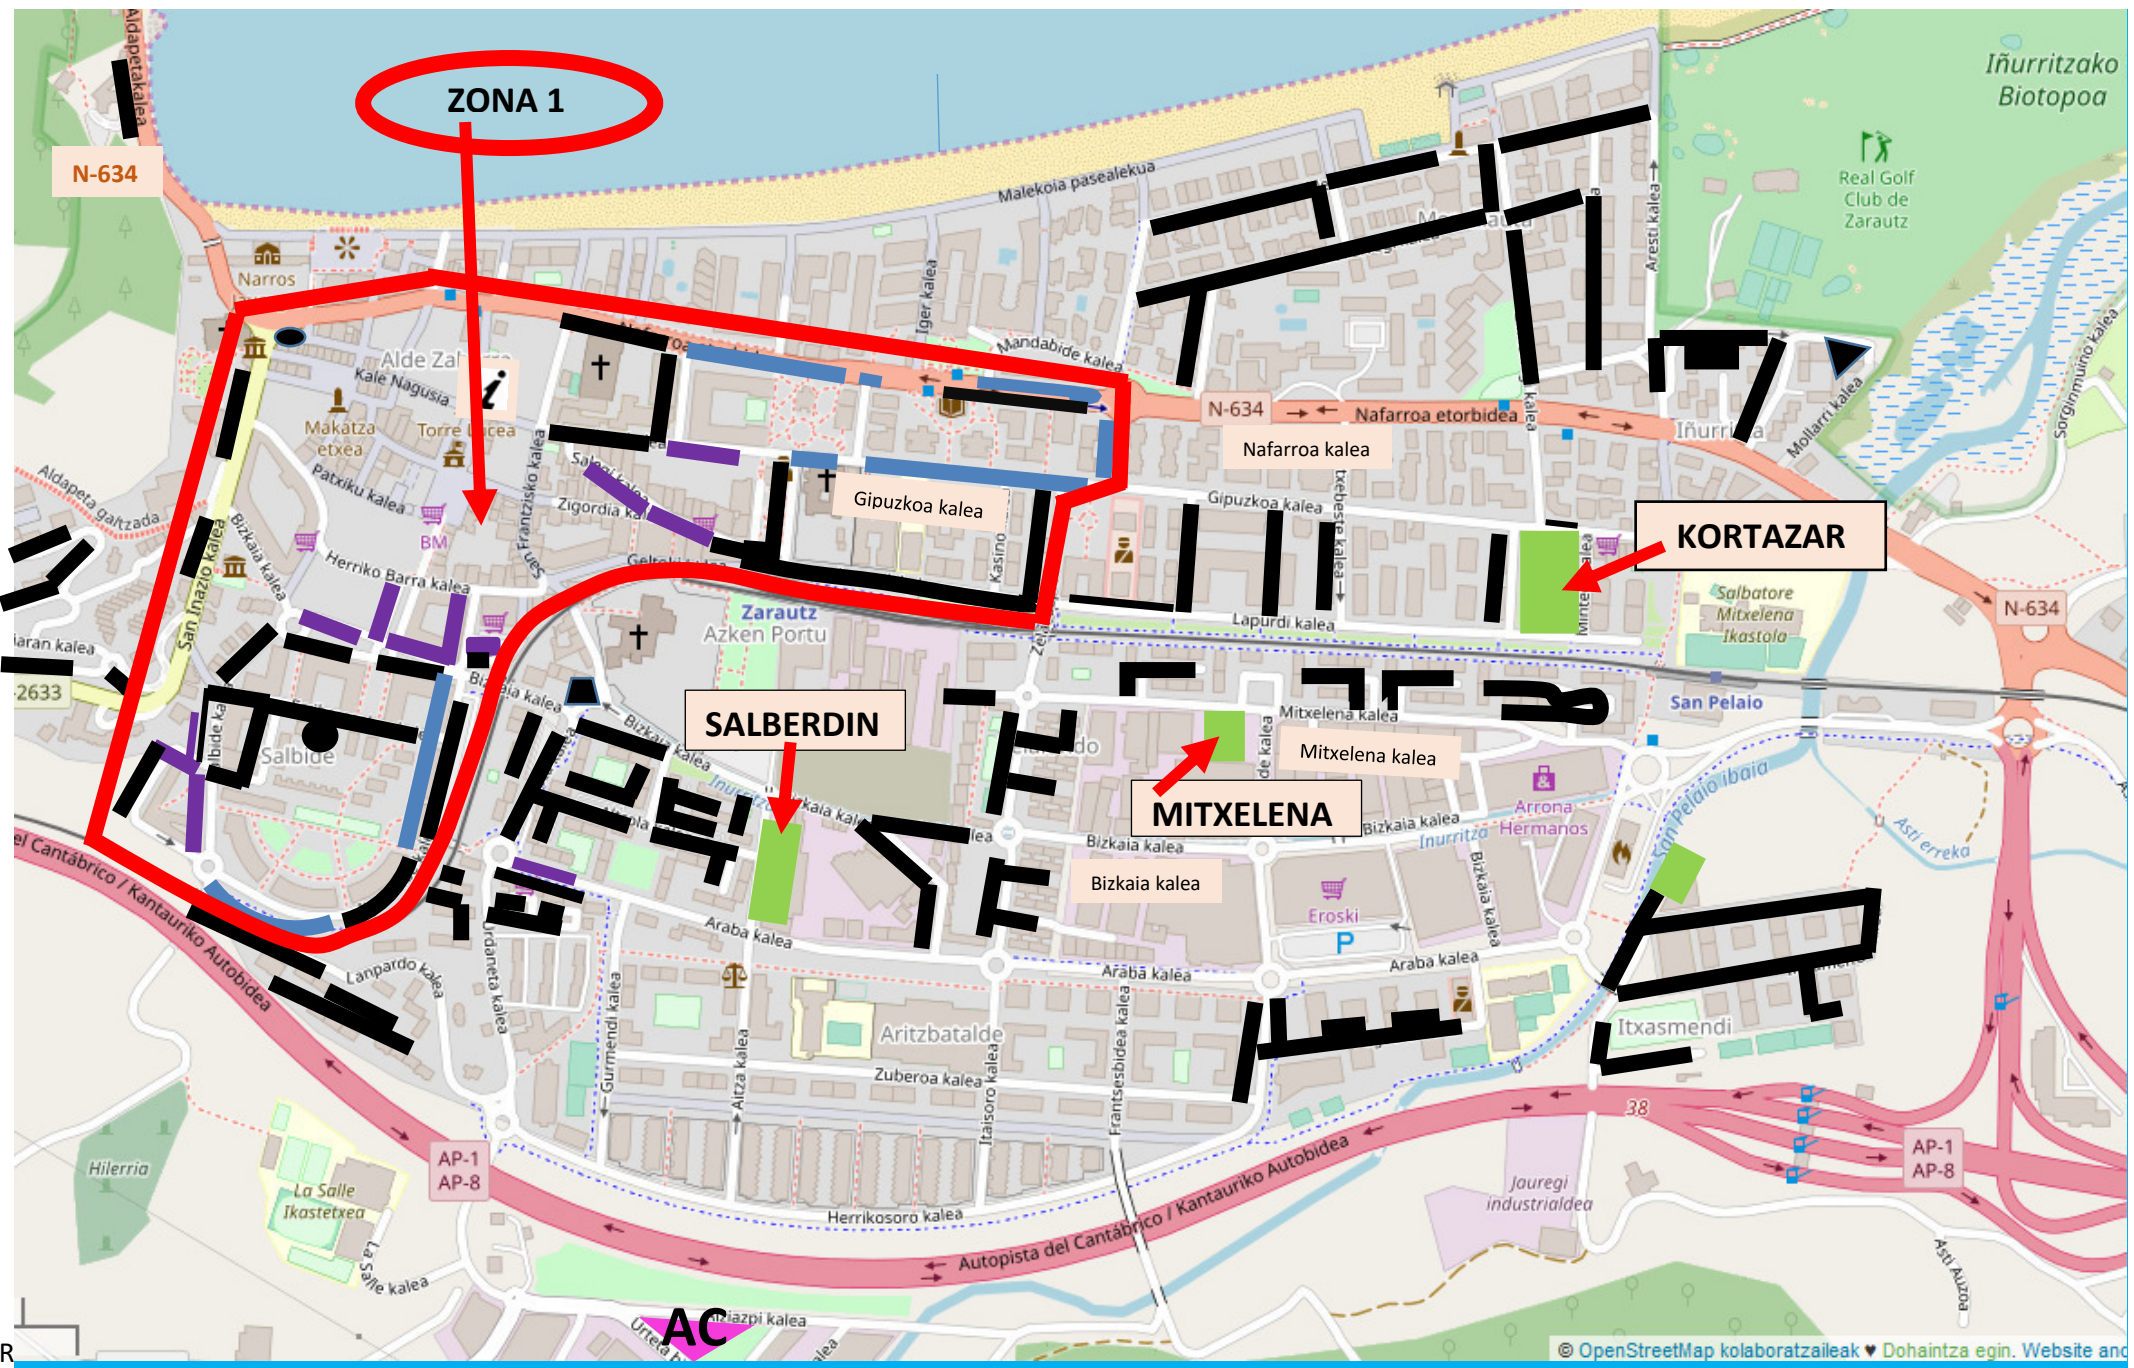

OTA 2021 – 2022 WINTER / SUMMARY OF PARKING REGULATIONS

Winter season rules from 01-10-2021 to 31-05-2022.

PAYING ZONES

○ Zone 1

- Blue lines
- High rotation (in purple on the map)
White and blue lines in all areas

Monday to Friday: 9:00 – 20:00
Saturday: 9:00 – 13:00

○ **Arinpark:** parking payment app

FREE PARKINGS

- **In green on the map: Salberdin (coor: 43.281256 -2.171354 – recommended parking to go to the centre) and Mitxelena (coor: 43.283064 -2.165546)**

EXCLUSIVE ZONES FOR RESIDENTS

- **White lines (in black on the map), all year round** **Everyday: 24 hour**

MOTORHOME PARKING (AC) (coor. 43.277977 -2.172074)

- Paid parking
- Maximum stay of 5 days

May you have any doubts please contact OTA office: Urdaneta kalea, 5 / Tel.: 943 83 22 63
Monday to Friday 9:00–13:00 / 16:00-19:00.

- EGOILIARRAK – RESIDENTES – RESIDENTS – RÉSIDENTS
- DOAKO APARKALEKUA – PARKING GRATUITO – FREE PARKING - GRATUIT
- TAO – ZONA DE PAGO – PAYING AREAS – PAYANT
- ERROTazio HANDIA – ALTA ROTACIÓN – HIGH ROTATION – HAUTE ROTATION