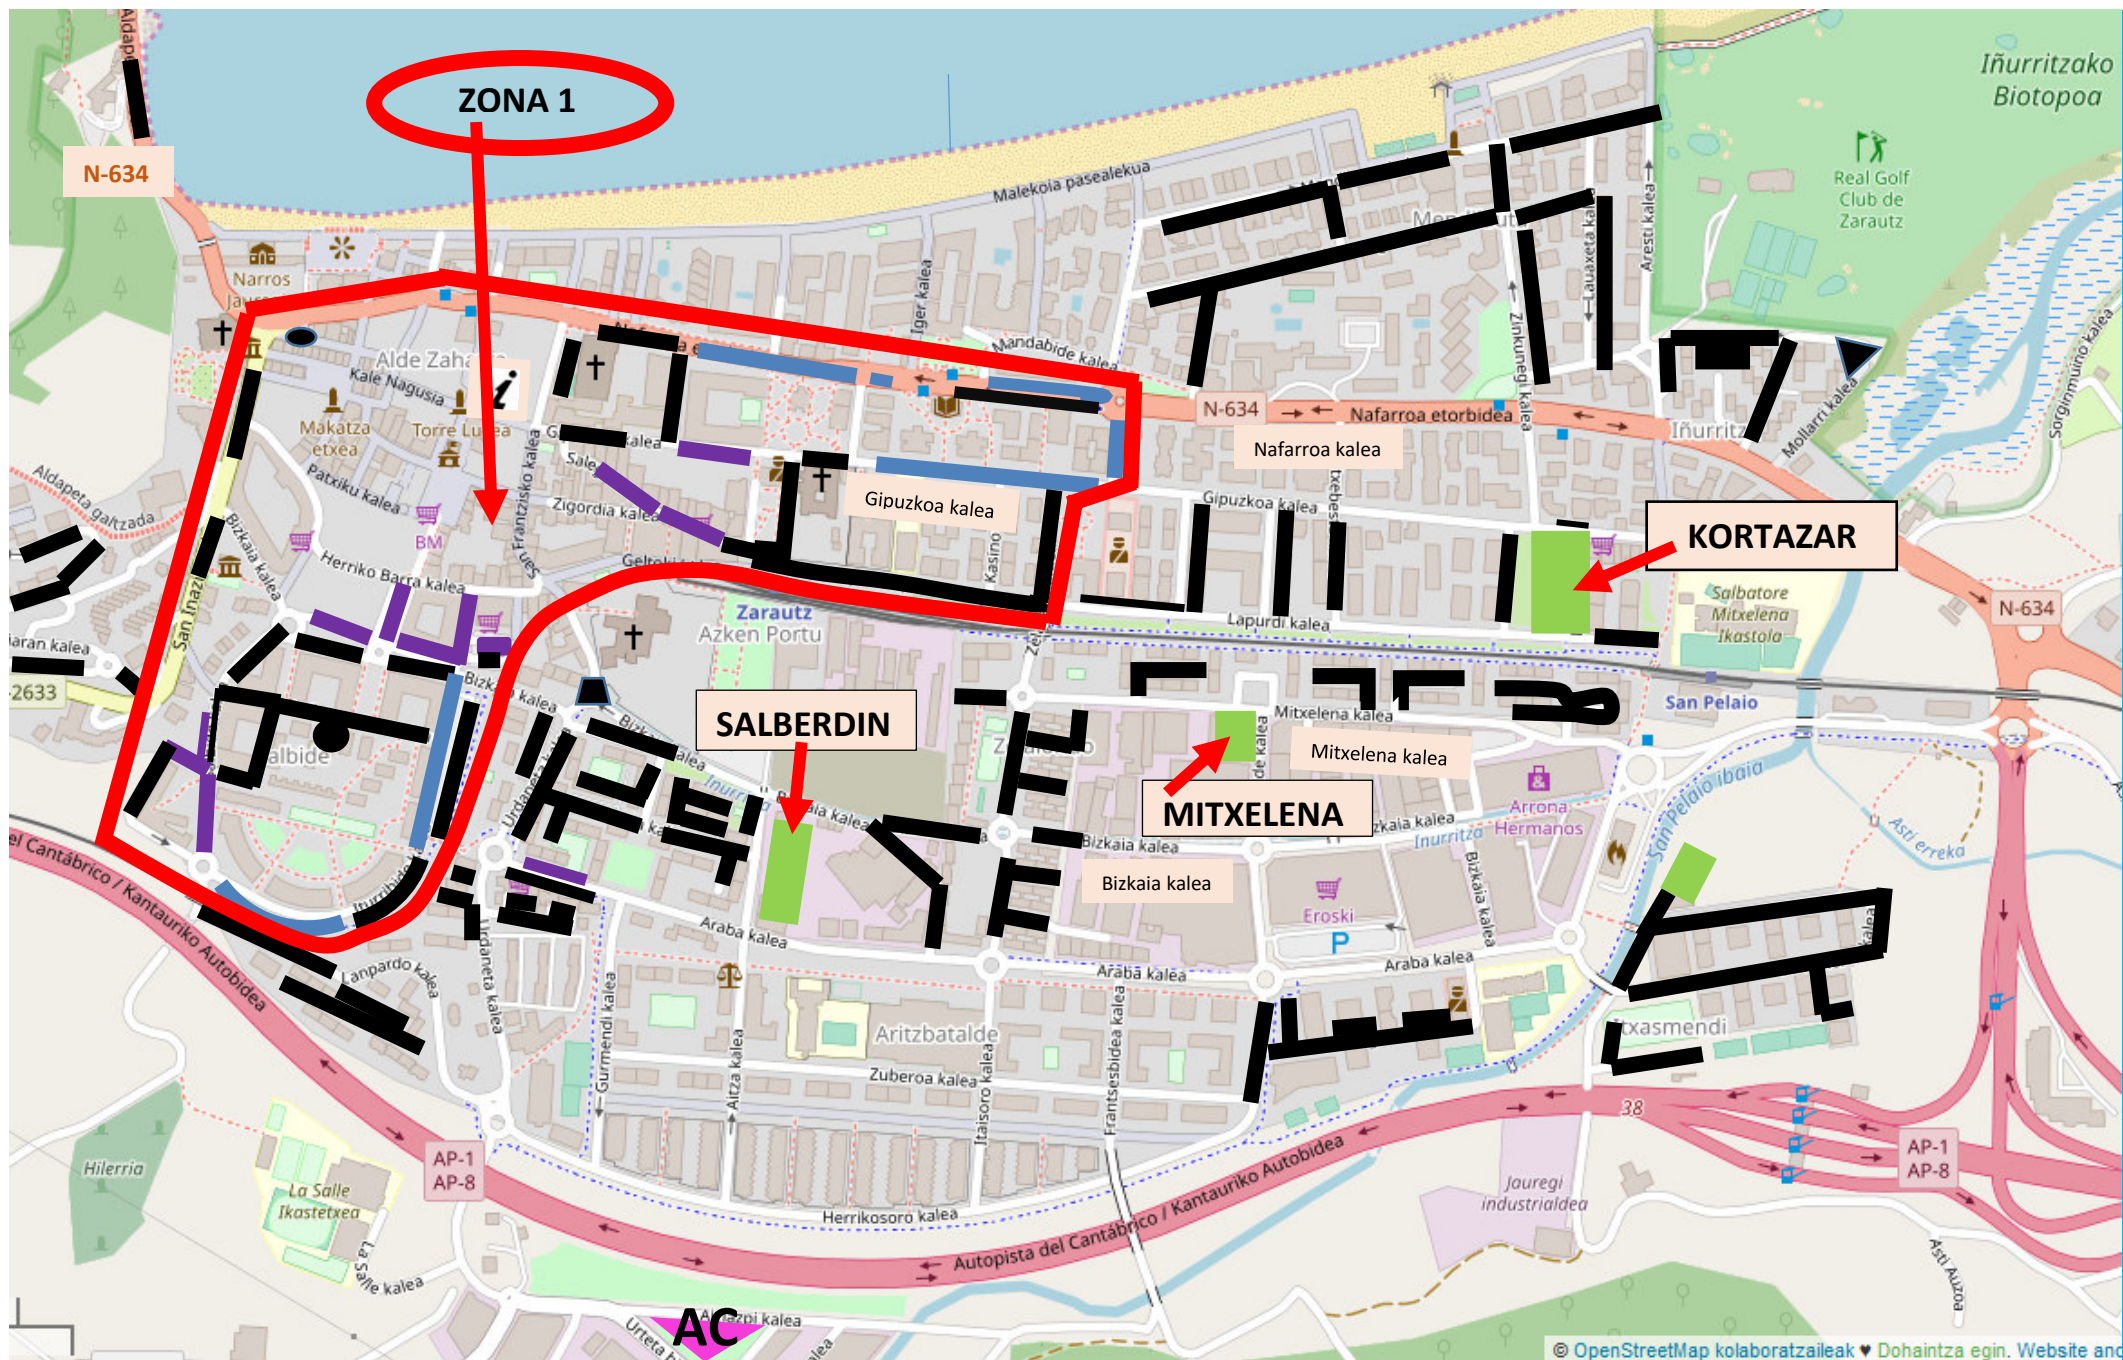

EXCLUSIVE ZONES FOR RESIDENTS

- **White lines (in black on the map), all year round**

Everyday: 24 hour

MOTORHOME PARKING (AC) (coor. 43.277977 -2.172074)

- Paid parking
- Maximum stay of 5 days

May you have any doubts please contact OTA office: Urdaneta kalea, 5 / Tel.: 943 83 22 63
Monday to Friday 9:00–13:00 / 16:00-19:00.

- EGOILIARRAK – RESIDENTES – RESIDENTS – RÉSIDENTS
- DOAKO APARKALEKUA – PARKING GRATUITO – FREE PARKING - GRATUIT
- TAO – ZONA DE PAGO – PAYING AREAS – PAYANT
- ERROTazio HANDIA – ALTA ROTACIÓN – HIGH ROTATION – HAUTE ROTATION